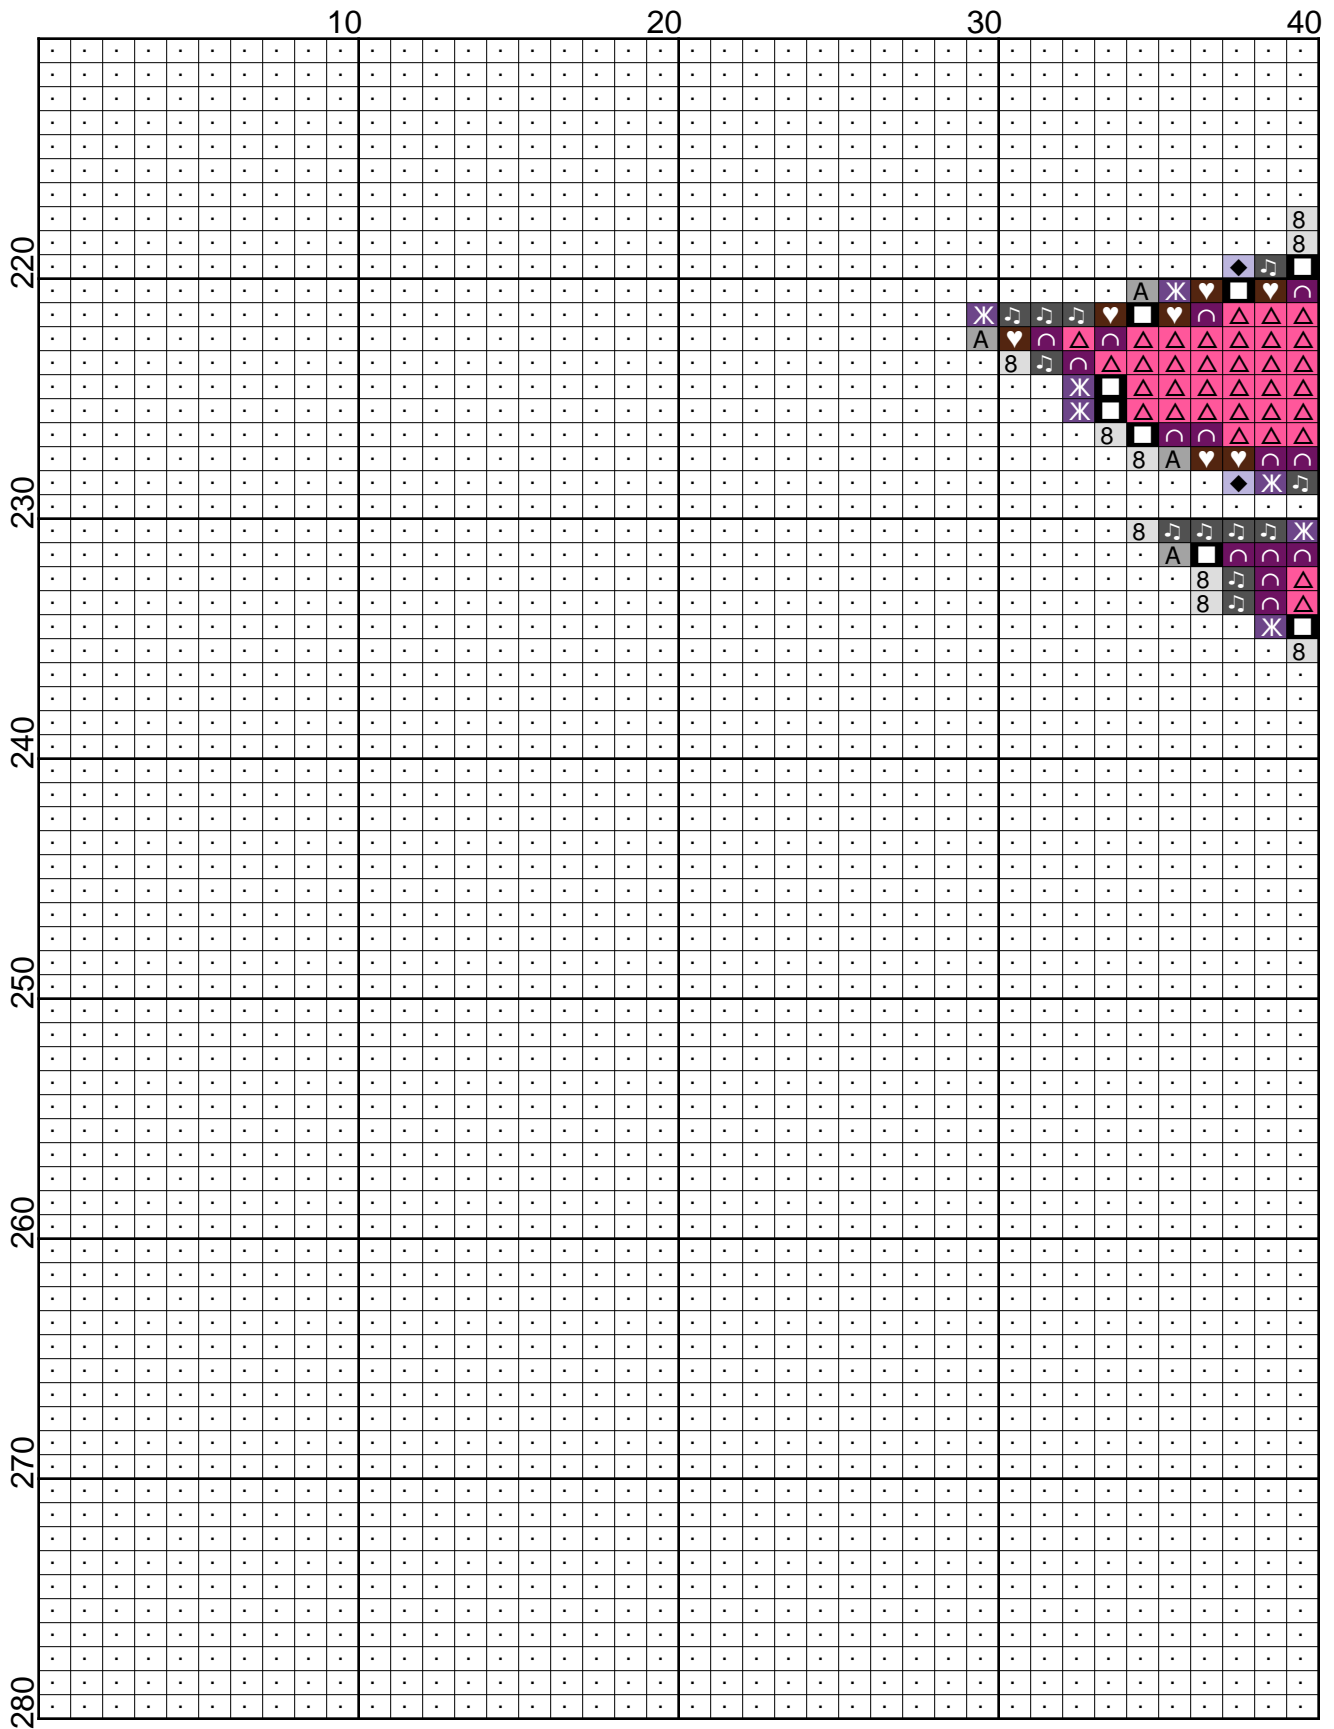

Teen Titans Go! Starfire Crochet Graph Pattern

Stitch Counts: 150 wide x 290 high
 Colors Used: 23

Symbol	Color	Color Description
	.	1 White
	■	2 Black (Note that this symbol will show as a white square on a black background)
	*	6 Light Orange
	2	9 Light Yellow
	⊙	11 Dark Yellow
	≈	12 Light Green
	k	13 Medium Green
	**	14 Dark Green
	□	15 Lime Green
	▨	16 Light Blue
	7	18 Dark Blue
	☺	20 Periwinkle
	◆	21 Light Purple
	①	22 Medium Purple
	✱	23 Dark Purple
	∩	24 Plum Purple
	△	27 Dark Pink
	X	30 Light Brown
	V	31 Medium Brown
	♥	32 Dark Brown
	8	33 Light Grey
	A	34 Medium Gray
	♪	35 Dark Gray

Teen Titans Go! Starfire Crochet Graph Pattern

Stitch Counts: 150 wide x 290 high
Colors Used: 23

Palette

Color **Color Name**

	1	White
	2	Black
	6	Light Orange
	9	Light Yellow
	11	Dark Yellow
	12	Light Green
	13	Medium Green
	14	Dark Green
	15	Lime Green
	16	Light Blue
	18	Dark Blue
	20	Periwinkle
	21	Light Purple
	22	Medium Purple
	23	Dark Purple
	24	Plum Purple
	27	Dark Pink
	30	Light Brown
	31	Medium Brown
	32	Dark Brown
	33	Light Grey
	34	Medium Gray
	35	Dark Gray