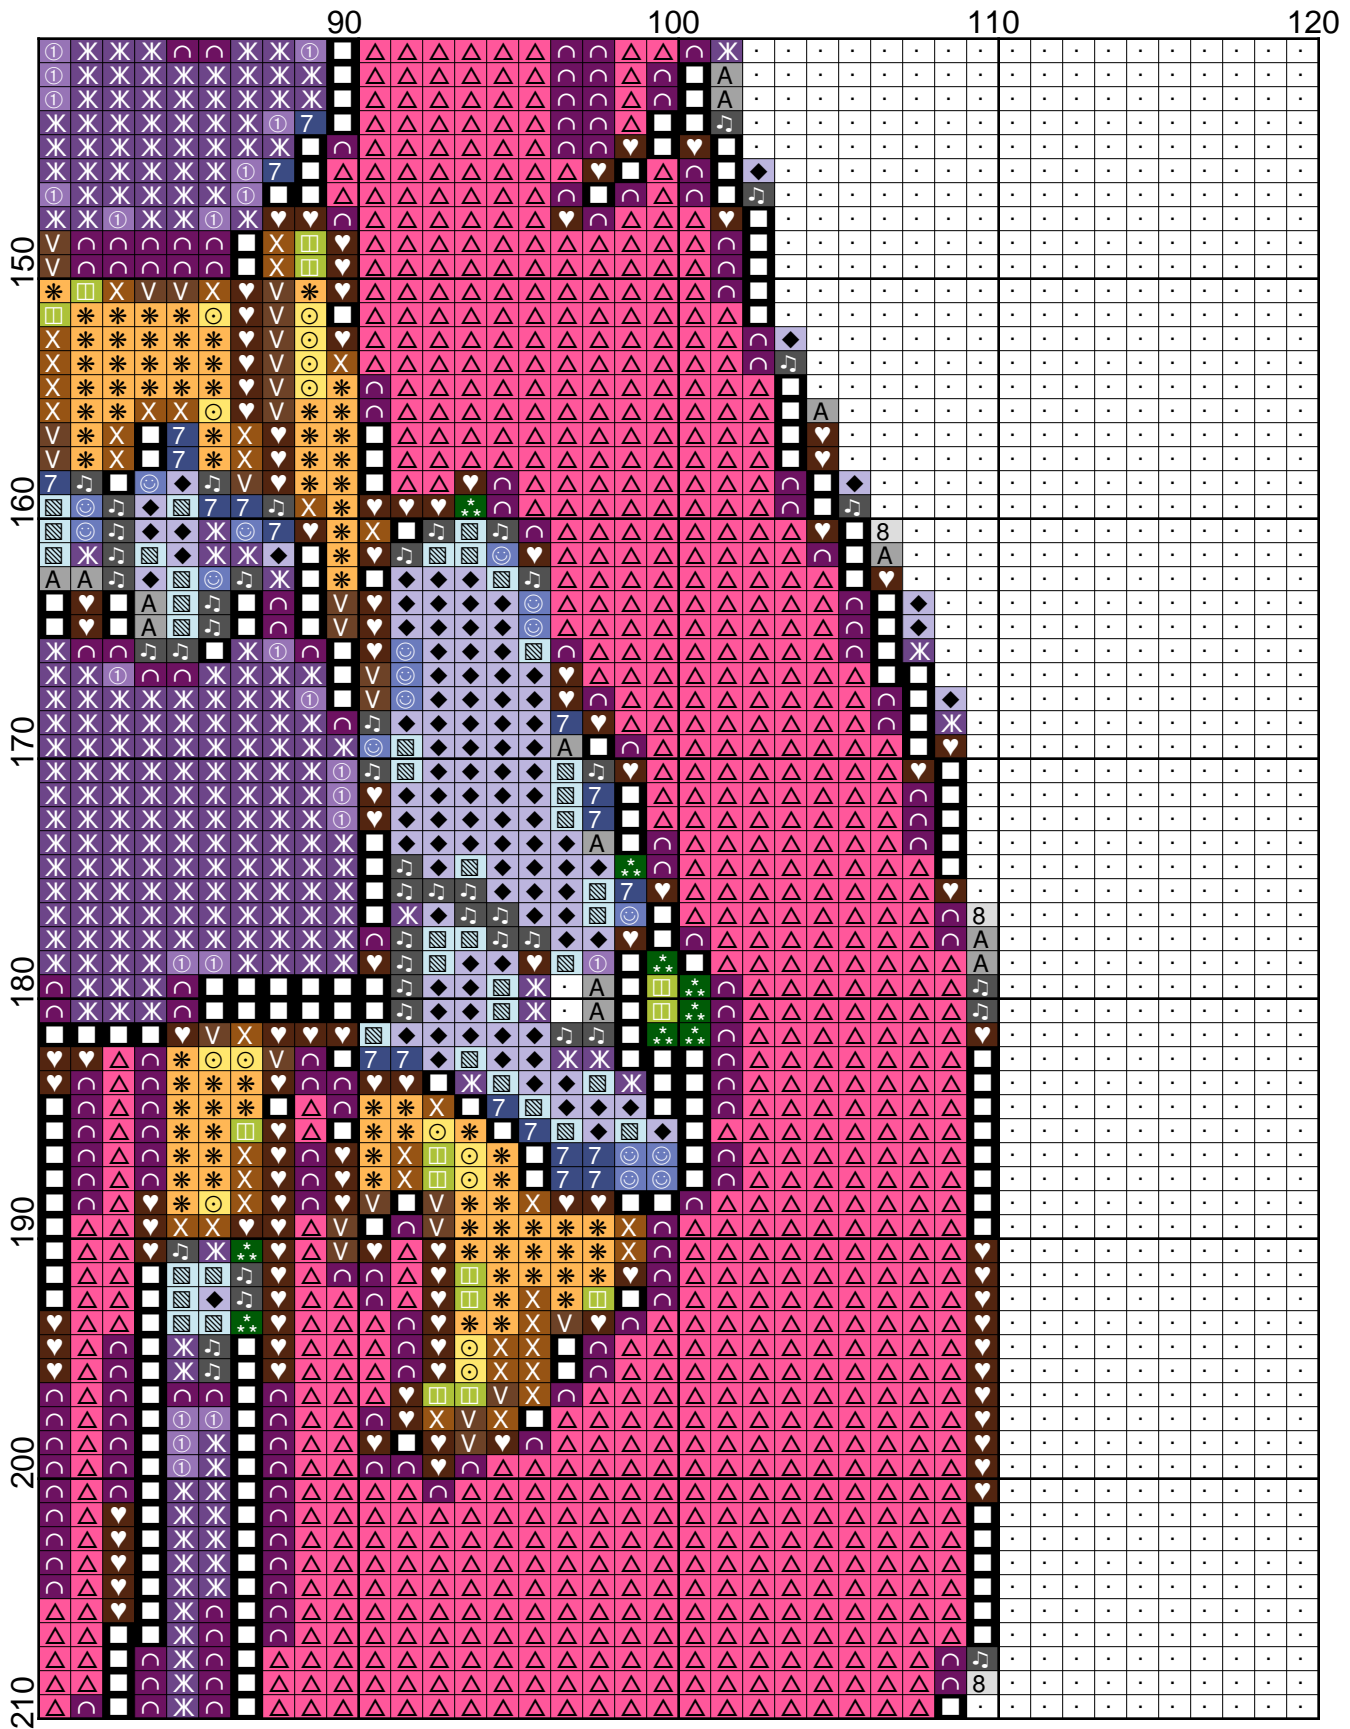

Teen Titans Go! Starfire Crochet Graph Pattern

Stitch Counts: 150 wide x 290 high
 Colors Used: 23

Symbol	Color	Color Description
	.	1 White
	■	2 Black (Note that this symbol will show as a white square on a black background)
	*	6 Light Orange
	2	9 Light Yellow
	⊙	11 Dark Yellow
	≈	12 Light Green
	k	13 Medium Green
	**	14 Dark Green
	□	15 Lime Green
	▨	16 Light Blue
	7	18 Dark Blue
	☺	20 Periwinkle
	◆	21 Light Purple
	①	22 Medium Purple
	✱	23 Dark Purple
	∩	24 Plum Purple
	△	27 Dark Pink
	X	30 Light Brown
	V	31 Medium Brown
	♥	32 Dark Brown
	8	33 Light Grey
	A	34 Medium Gray
	♪	35 Dark Gray

Teen Titans Go! Starfire Crochet Graph Pattern

Stitch Counts: 150 wide x 290 high
Colors Used: 23

Palette

Color **Color Name**

	1	White
	2	Black
	6	Light Orange
	9	Light Yellow
	11	Dark Yellow
	12	Light Green
	13	Medium Green
	14	Dark Green
	15	Lime Green
	16	Light Blue
	18	Dark Blue
	20	Periwinkle
	21	Light Purple
	22	Medium Purple
	23	Dark Purple
	24	Plum Purple
	27	Dark Pink
	30	Light Brown
	31	Medium Brown
	32	Dark Brown
	33	Light Grey
	34	Medium Gray
	35	Dark Gray