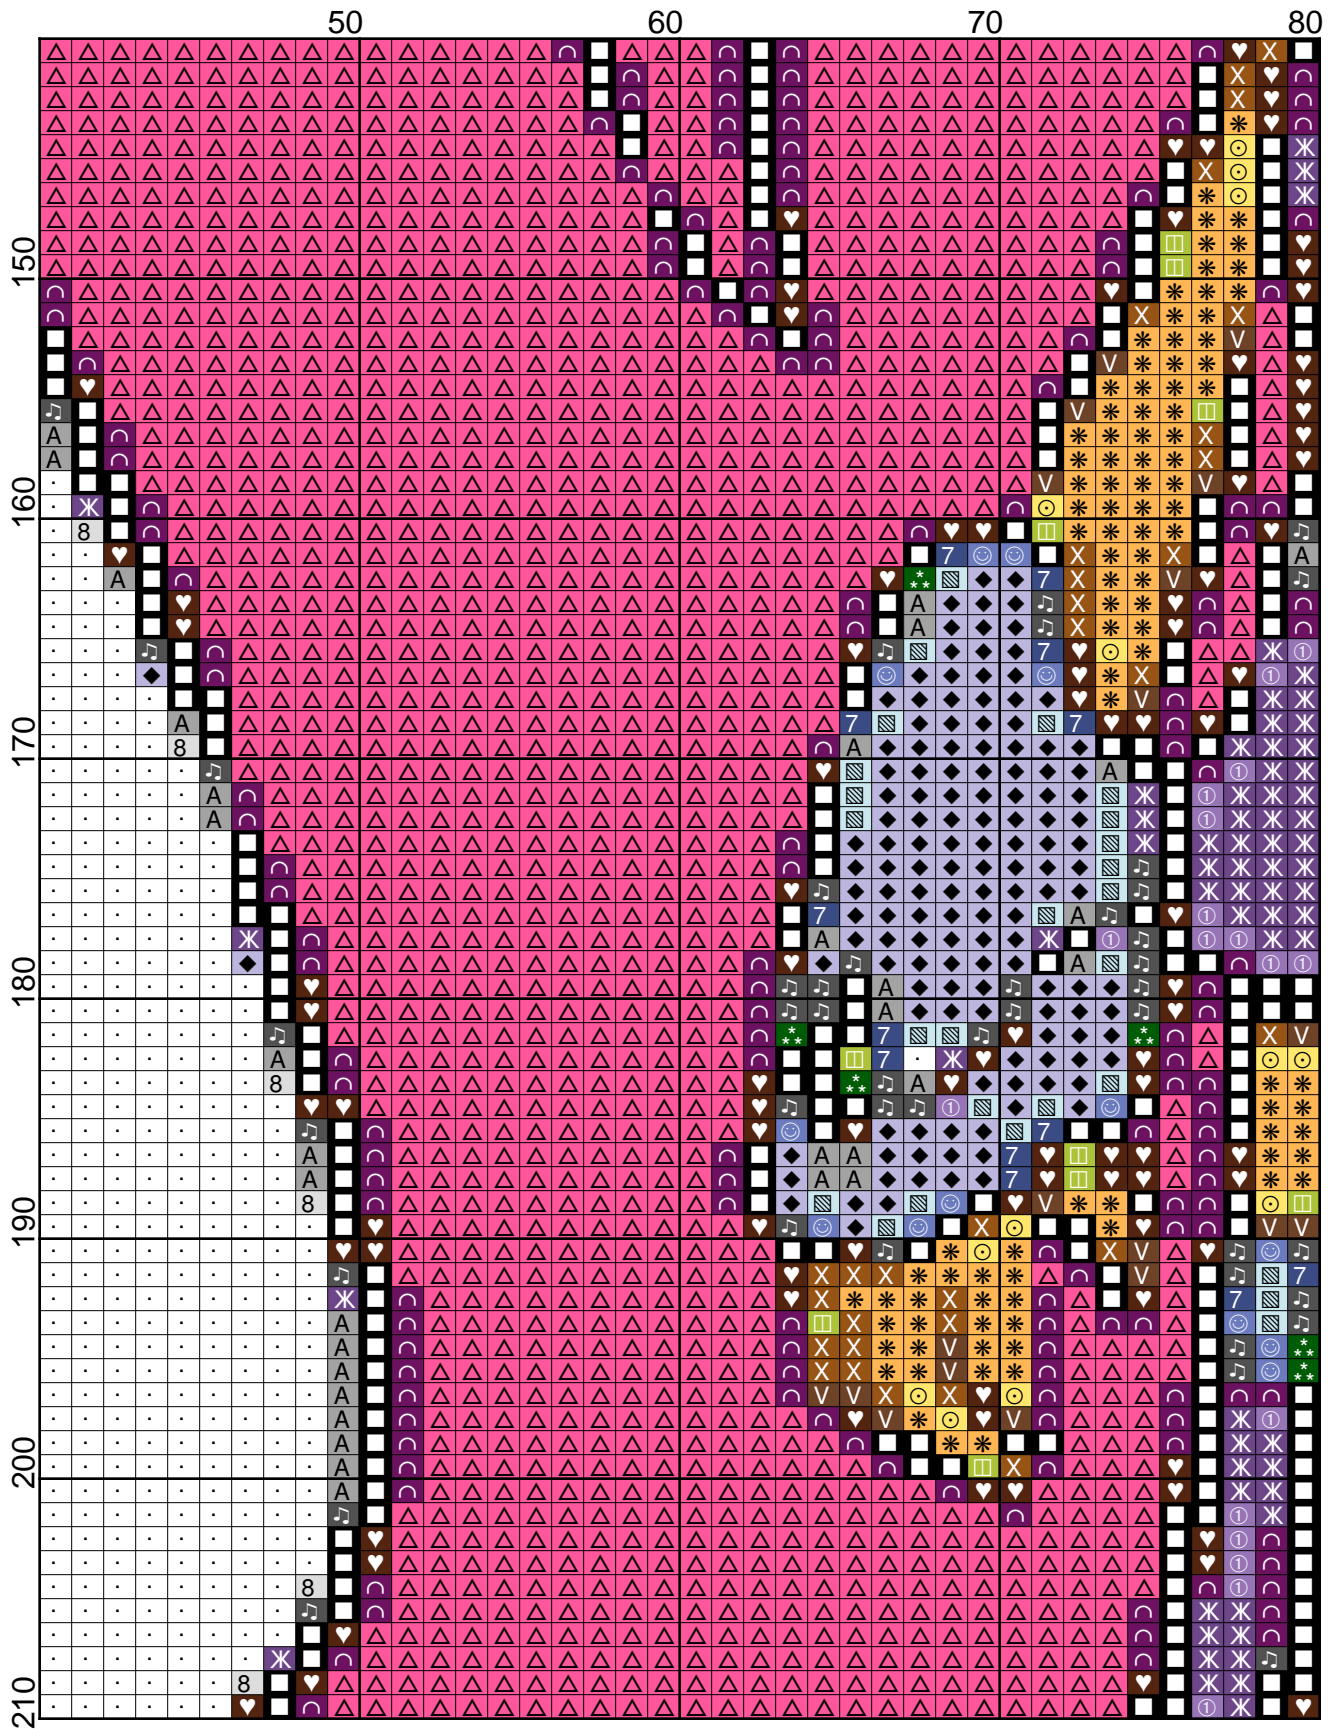

Teen Titans Go! Starfire Crochet Graph Pattern

Stitch Counts: 150 wide x 290 high
 Colors Used: 23

Symbol	Color	Color Description
	.	1 White
	■	2 Black (Note that this symbol will show as a white square on a black background)
	*	6 Light Orange
	2	9 Light Yellow
	⊙	11 Dark Yellow
	≈	12 Light Green
	k	13 Medium Green
	**	14 Dark Green
	□	15 Lime Green
	▨	16 Light Blue
	7	18 Dark Blue
	☺	20 Periwinkle
	◆	21 Light Purple
	①	22 Medium Purple
	✱	23 Dark Purple
	∩	24 Plum Purple
	△	27 Dark Pink
	X	30 Light Brown
	V	31 Medium Brown
	♥	32 Dark Brown
	8	33 Light Grey
	A	34 Medium Gray
	♪	35 Dark Gray

Teen Titans Go! Starfire Crochet Graph Pattern

Stitch Counts: 150 wide x 290 high
Colors Used: 23

Palette

Color **Color Name**

	1	White
	2	Black
	6	Light Orange
	9	Light Yellow
	11	Dark Yellow
	12	Light Green
	13	Medium Green
	14	Dark Green
	15	Lime Green
	16	Light Blue
	18	Dark Blue
	20	Periwinkle
	21	Light Purple
	22	Medium Purple
	23	Dark Purple
	24	Plum Purple
	27	Dark Pink
	30	Light Brown
	31	Medium Brown
	32	Dark Brown
	33	Light Grey
	34	Medium Gray
	35	Dark Gray